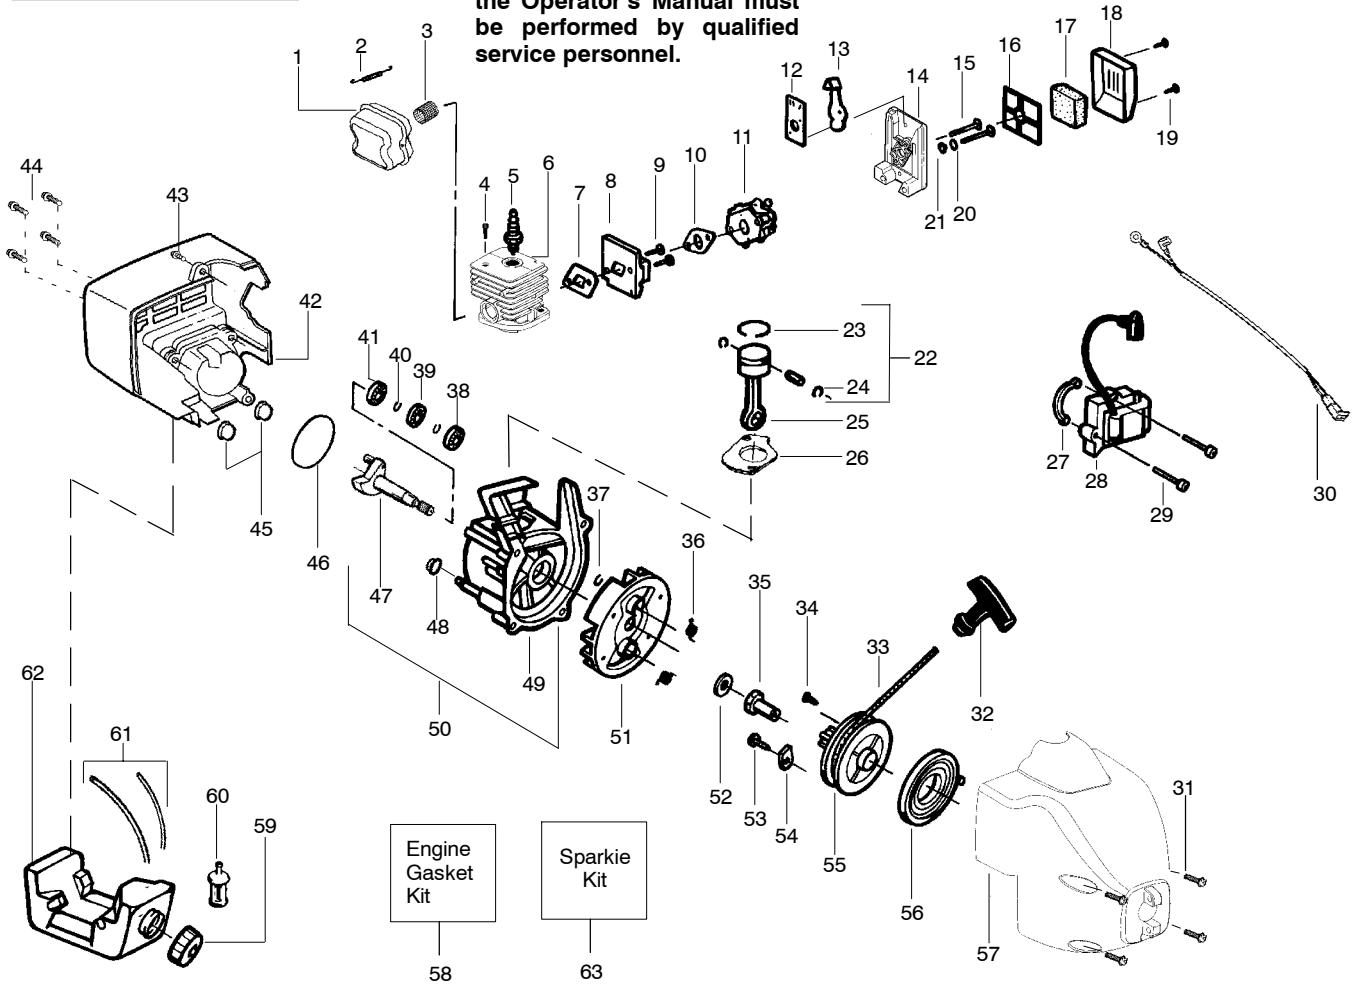

TYPE 2

⚠ WARNING
All repairs, adjustments and maintenance not described in the Operator's Manual must be performed by qualified service personnel.

Ref.	Part No.	Description	Ref.	Part No.	Description	Ref.	Part No.	Description
1.	530071390	Kit - Muffler (incl. 2,3)	24.	530015162	Ret.-Piston Pin	48.	530036792	Isolator-C'Case
2.	530042088	Spring-Muffler	25.	530069615	Kit-Conn. Rod Ass'y.	49.	530012414	Assy-Crankcase (Incl. 38-41)
3.	530071391	Screen-Spark Arrestor	26.	530069616	Gasket-Cylinder (Kit)	50.	530071337	Assy-C'case & C'shaft (Incl. 37,47,49)
4.	530015953	Screw-Cylinder	27.	530036145	Spacer-Module	51.	530069886	Assy-Flywheel
5.	Champion	Spark Plug (RCJ 8Y)	28.	530039211	Module-Ignition	52.	530015828	Washer-Flat
6.	530069757	Kit - Cylinder	29.	530015954	Screw	53.	530015775	Screw
7.	530069616	Gasket-Cyl./Carb.(Kit)	30.	530047278	Assy-Switch Wire	54.	530053985	Retainer-Pulley
8.	530069758	Kit - Carb. Adaptor	31.	530015810	Screw	55.	530071536	Kit-Starter Pulley (Incl. 34)
9.	530016014	Screw	32.	530027569	Handle-Starter	56.	530042086	Spring-Starter
10.	530069616	Gasket-Carb. (Kit)	33.	530071542	Kit - Rope	57.	530071526	Assy. - Fan Housing
11.	530069754	Kit - Carburetor Ass'y (Incl. Limiter Cap)	34.	530016326	Screw	58.	530069616	Kit-Engine Gasket (Incl. 7,10,26,46)
12.	530038747	Plate-Choke Mounting	35.	530027953	Coupling-Drive	59.	530014347	Assy-Fuel Cap
13.	530035499	Shutter-Choke	36.	530023817	Spring-Starter Dog	60.	530095646	Assy-Fuel Pickup
14.	530052431	Box-Air	37.	530015941	Retain. Ring-C'shaft	61.	530069599	Kit-Fuel Line
15.	530015887	Screw	38.	530032124	Bearing-Outer	62.	530049933	Assy-Fuel Tank (Incl. cap, lines,filter)
16.	530036569	Plate - Filter Support	39.	530019179	Seal-C'case	63.	507475326	Kit-Sparkie (Incl. spring term. & boot)
17.	530036575	Air Filter- Foam	40.	530015945	Retainer Ring-C'case			
18.	530054414	Cover-Air Filter	41.	530032125	Bearing-Inner			
19.	530015892	Screw	42.	530054299	Shroud-Rear			
20.	530015852	Spacer-Choke	43.	530015886	Screw			
21.	530015254	Washer	44.	530015810	Screw			
22.	530069987	Kit - Piston (Incl. 23, 24 & Pin)	45.	530036793	Isolator-Shroud			
23.	530055120	Ring-Piston	46.	530069616	O-Ring-C'case/Shrd (Kit)			
			47.	530012413	Assy-Crankshaft			

✓ = NEW PART NUMBER FOR THIS IPL

* = REFER TO THE SERVICE REFERENCE INDICATED FOR MORE INFORMATION. (LOCATED AT END OF IPL)