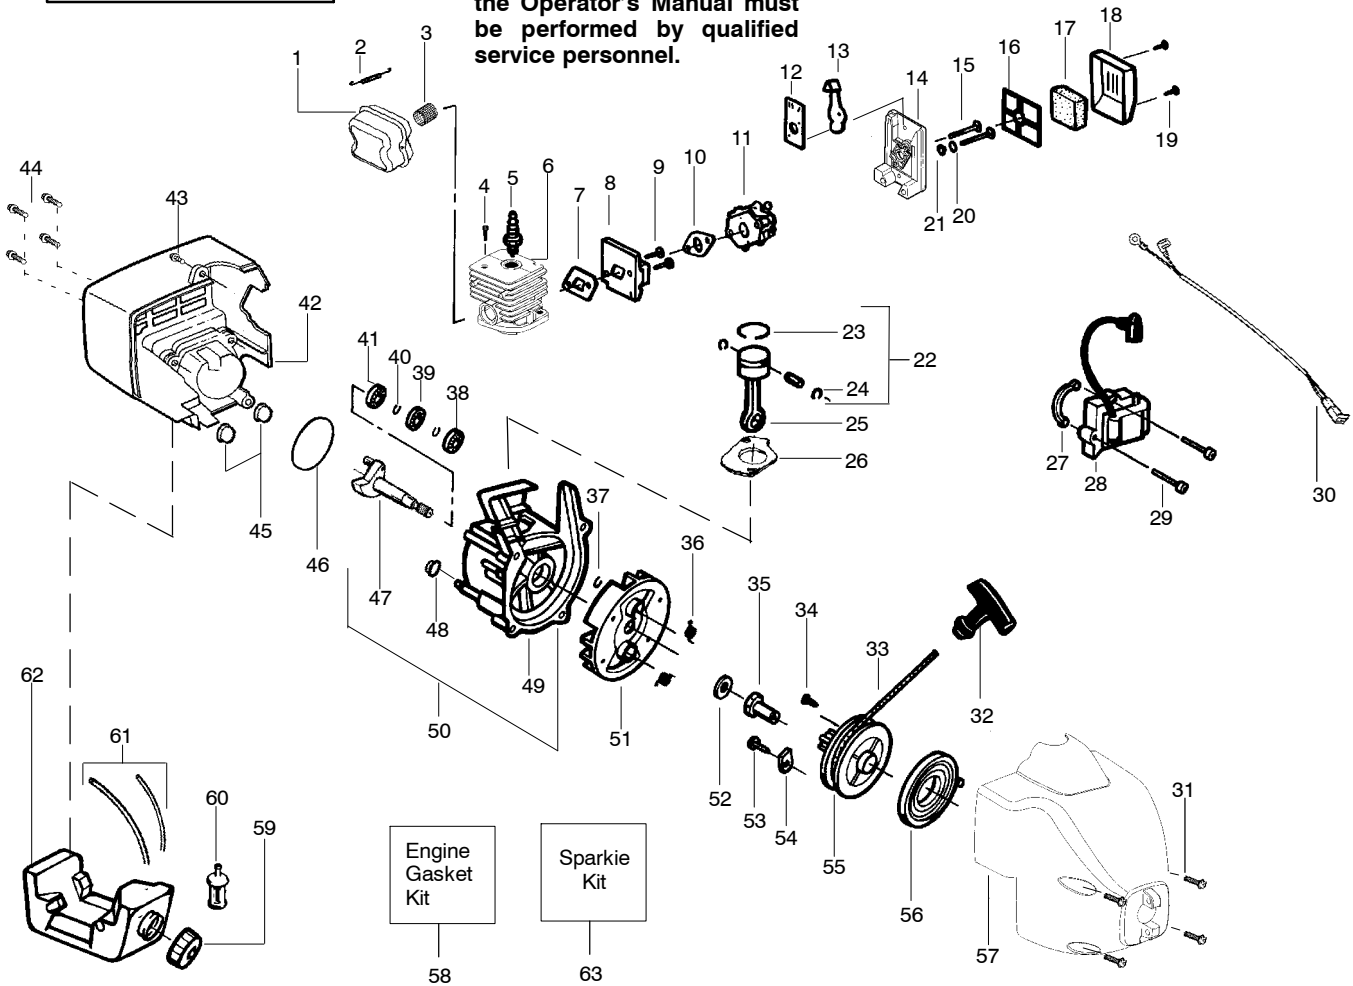

TYPE 1

⚠ WARNING
All repairs, adjustments and maintenance not described in the Operator's Manual must be performed by qualified service personnel.

Ref.	Part No.	Description	Ref.	Part No.	Description	Ref.	Part No.	Description
1.	530071390	Kit - Muffler (incl. 2,3)	24.	530015162	Ret.-Piston Pin	48.	530036792	Isolator-C'Case
2.	530042088	Spring-Muffler	25.	530069945	Kit-Conn. Rod Ass'y.	49.	530012414	Assy-Crankcase (Incl. 38-41)
3.	530071391	Screen-Spark Arrestor	26.	530071535	Gasket-Cylinder (Kit)	50.	530071337	Assy-C'case & C'shaft (Incl. 37,47,49)
4.	530015953	Screw-Cylinder	27.	530036145	Spacer-Module	51.	530069886	Assy-Flywheel
5.	Champion	Spark Plug (RCJ 8Y)	28.	530039211	Module-Ignition	52.	530015828	Washer-Flat
6.	530071359	Kit - Cylinder	29.	530015954	Screw	53.	530015775	Screw
7.	530071535	Gasket-Cyl./Carb.(Kit)	30.	530047278	Assy-Switch Wire	54.	530053985	Retainer-Pulley
8.	530069758	Kit - Carb. Adaptor	31.	530015810	Screw	55.	530071536	Kit-Starter Pulley (Incl. 34)
9.	530016014	Screw	32.	530027569	Handle-Starter	56.	530042086	Spring-Starter
10.	530071535	Gasket-Carb. (Kit)	33.	530071542	Kit - Rope	57.	530071526	Assy. - Fan Housing
11.	530069754	Kit - Carburetor Ass'y (Incl. Limiter Cap)	34.	530016326	Screw	58.	530071535	Kit-Engine Gasket (Incl. 7,10,26,46)
12.	530038747	Plate-Choke Mounting	35.	530027953	Coupling-Drive	59.	530014347	Assy-Fuel Cap
13.	530035499	Shutter-Choke	36.	530023817	Spring-Starter Dog	60.	530095646	Assy-Fuel Pickup
14.	530052431	Box-Air	37.	530015941	Retain. Ring-C'shaft	61.	530069599	Kit-Fuel Line
15.	530015887	Screw	38.	530032124	Bearing-Outer	62.	530049933	Assy-Fuel Tank (Incl. cap, lines,filter)
16.	530036569	Plate - Filter Support	39.	530019179	Seal-C'case	63.	507475326	Kit-Sparkie (Incl. spring term. & boot)
17.	530036575	Air Filter- Foam	40.	530015945	Retainer Ring-C'case			
18.	530054414	Cover-Air Filter	41.	530032125	Bearing-Inner			
19.	530015892	Screw	42.	530054299	Shroud-Rear			
20.	530015852	Spacer-Choke	43.	530015934	Screw			
21.	530015254	Washer	44.	530015810	Screw			
22.	530071357	Kit - Piston (Incl. 23, 24 & Pin)	45.	530036793	Isolator-Shroud			
23.	530055120	Ring-Piston	46.	530071535	O-Ring-C'case/Shrd (Kit)			
			47.	530012413	Assy-Crankshaft			